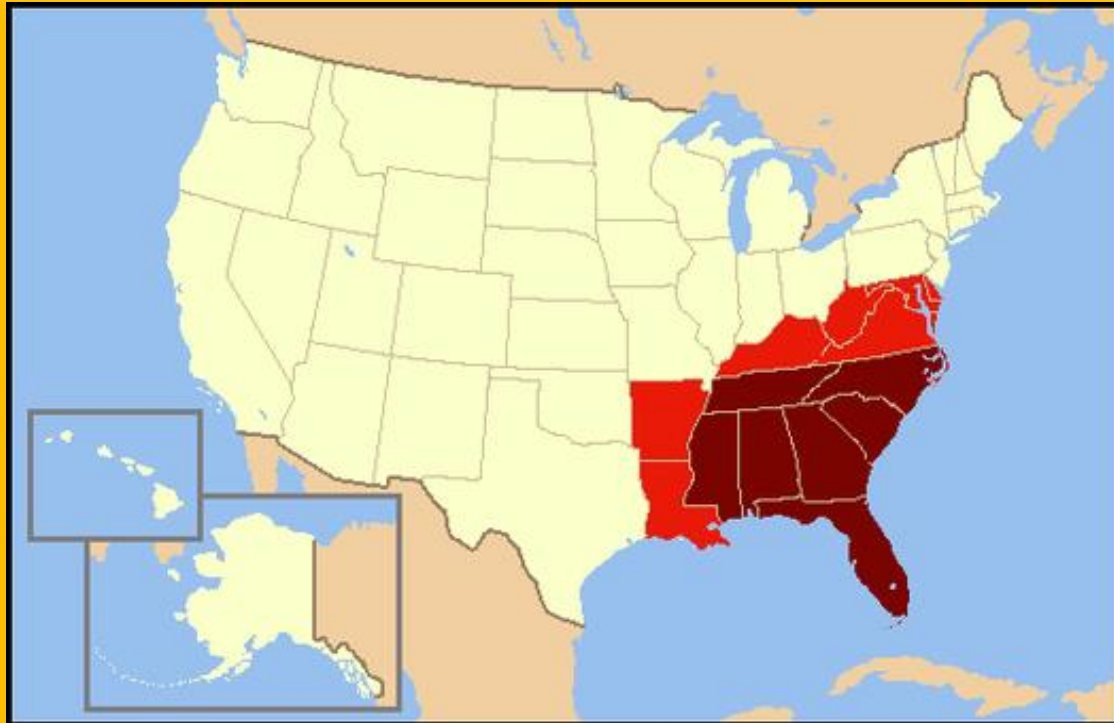

An aerial photograph of London, England, taken during the golden hour of sunset. The River Thames flows through the center of the city, with several bridges and boats visible. The skyline is filled with various buildings, including the prominent Shard skyscraper. The sky is a mix of orange, yellow, and blue. A semi-transparent dark grey rectangle is overlaid on the image, containing the text 'LOCATION 01' in a bold, yellow, sans-serif font. A thin yellow horizontal line is positioned above the word 'LOCATION'.

LOCATION 01

THE SOUTHEAST

The Southeast consists of roughly 11-13 states: Alabama, **Florida**, **Georgia**, Kentucky, Mississippi, **North Carolina**, **South Carolina**, **Tennessee**, Maryland, **Virginia**, Arkansas, and **Louisiana**.

The general impression of this area are: Passionate, Friendly, Generous, and FOOTBALLLLLLLL!

THE SOUTHEAST

The Southeast consists of roughly 11-13 states: Alabama, **Florida**, **Georgia**, Kentucky, Mississippi, **North Carolina**, **South Carolina**, **Tennessee**, Maryland, **Virginia**, Arkansas, and **Louisiana**.

The general impression of this area are: Passionate, Friendly, Generous, and FOOTBALLLLLLLL!

THE SOUTHEAST

智课

The Southeast consists of roughly 11-13 states: Alabama, **Florida**, **Georgia**, Kentucky, Mississippi, **North Carolina**, **South Carolina**, **Tennessee**, Maryland, **Virginia**, Arkansas, and **Louisiana**.